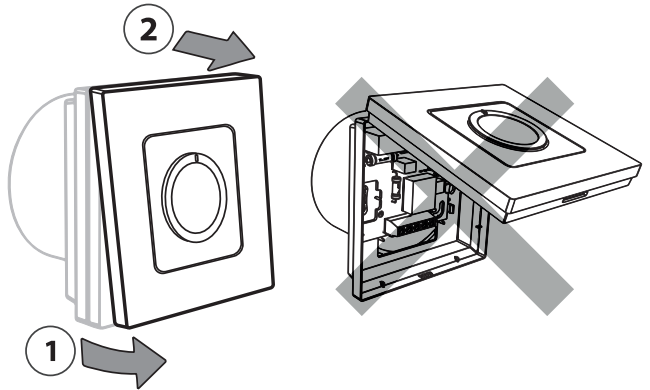

Danfoss A/S 6430 Nordborg Denmark						<i>Icon™</i> Dial 230W OW Max. load: 10W/50mA					
L		N		N		Load NC		Load NO			
50-60 Hz		220-240V		M							

7.

8.

9.

10.

❄ = 5°C

13658 000 00 Manual Installation WRT Dial 230 F86 OW

ENGINEERING
TOMORROW

Installation & User Guide

Danfoss *Icon*™ Dial Room Thermostat

VICUY10F/088N3653

www.icon.danfoss.com